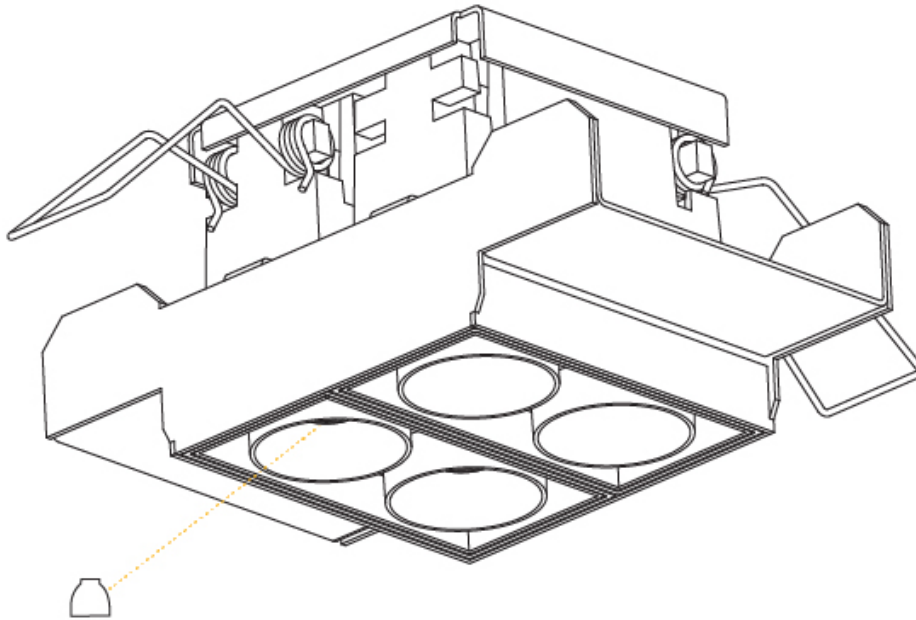

OPTICAL

Reflector: 10 / 20 / 40
 Upon Request: Special Beam Angles

RATINGS AND CERTIFICATIONS

Certified By: CSA Certified to UL and CSA Standards
 IP rating: IP20

MAGIQ 2X2 CELL TRIMLESS

A35618-

PROJECT	_____
TYPE	_____
SPECIFIER	_____
QUANTITY	_____
DATE	_____