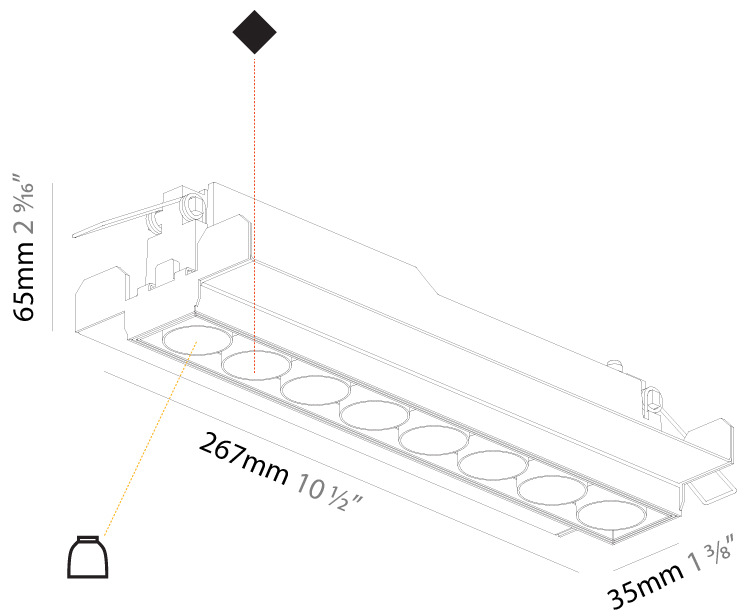

Fixture Finish: SSR / BKV / CWI / CRY / HAB / UFT / ITA / RUA / FTG / MYG / LOD / PUS / FRO / FUP / KIA / POP / BLS / SPG / MEY / GOH / GUM / CHC / COM / ABZ / JAG / OBR / MOS / ROR

Holder Finish: WHI / BLK

Fixture Material: Aluminum Die Cast

Cut-out Measurements: 273mm / 10 3/4" x 42mm / 1 5/8"

Upon Request: Unique Ceiling Thickness

ELECTRICAL

Lamp Type: LED (Zhaga Standard)
Input Wattage (W): 27
Total Output Wattage (W): 25.9
Dimming: Tri-Mode (Non-Dimming and Phase Dimming (120Vac only) and 0-10V Dimming)
Driver Included: No
Driver Location: Remote
Driver Type: Constant Current - Universal
Driver Class: Class 2
Input Voltage (V): 120 - 277
Constant Current (MA): 1050

LED

Number of LEDs: 8
Color Temperature (*K): 2700 / 3000 / 3500 / 4000
Max. Delivered Lumen (lm): MAX. 1561 / 1685 / 1721 / 1756
Nominal Lumen (lm): MAX. 1760 / 1900 / 1940 / 1980
CRI: >90 CRI
Lamp Life (hrs): 50000
Upon Request: Special Color Temperature

OPTICAL

Reflector*: 8 / 14 / 34
Upon Request: Special Beam Angles

RATINGS AND CERTIFICATIONS

Certified By: CSA Certified to UL and CSA Standards

Zaneen Lighting Inc. © 2024. 11800-306-3389, F 416-247-9349, www.zaneen.com

100mm
3 15/16"

12 1/2 mm
1/2"

272mm x 42mm
10 11/16" x 1 5/8"

A