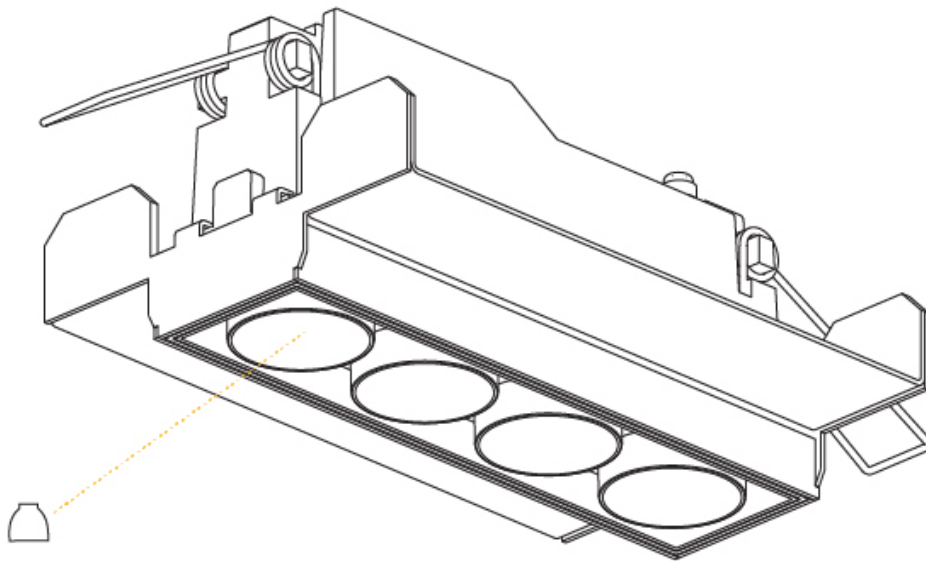

MAGIQ 4 CELL TRIMLESS

A35498-

PROJECT	_____
TYPE	_____
SPECIFIER	_____
QUANTITY	_____
DATE	_____